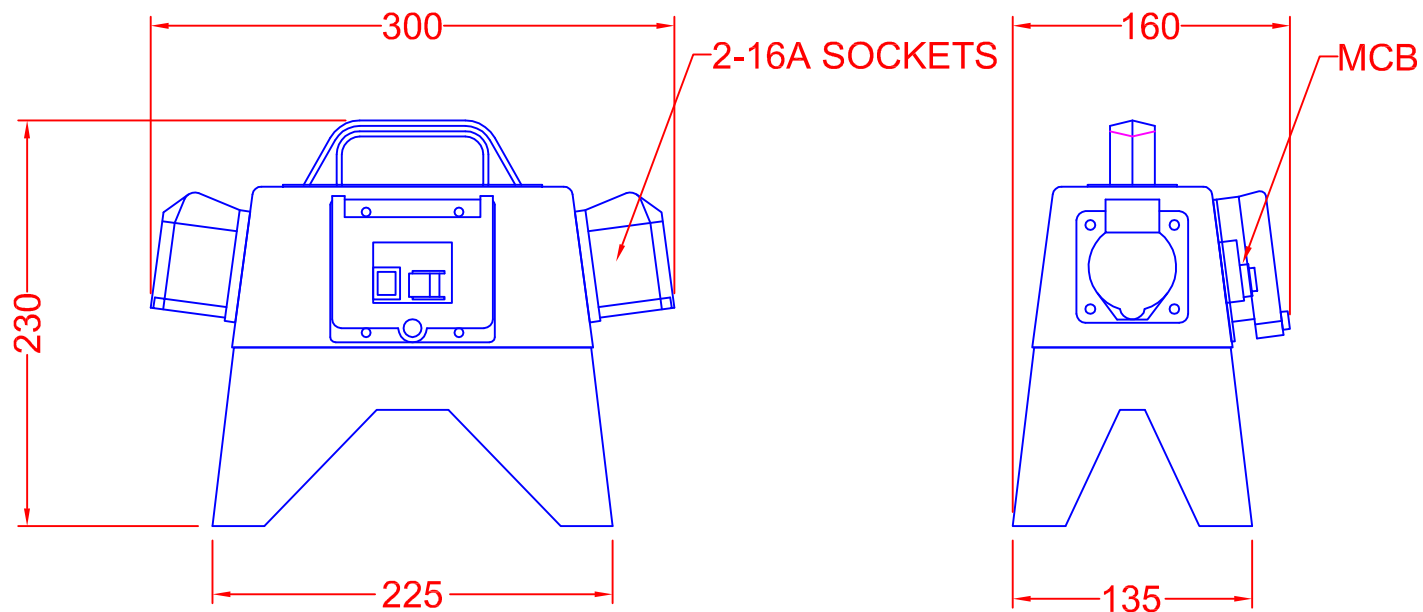

| TOLERANCES (UNLESS SPECIFIED) | |
|----------------------------------|--------|
| 0-10mm | ±0.2mm |
| 10.1-50mm | ±0.5mm |
| 50.1-250mm | ±1.0mm |
| >250mm | ±2.0mm |

SPLITTER BOX
 VOLTAGE 55-0-55V
 INPUT PLUG 16A BS EN 60309
 OUTPUT SOCKETS 2x16A BS EN 60309
 RATED IP44
 MCB 20A
 ENCLOSURE GRP
 RATED IP55
 COLOUR YELLOW TOP
 GREY BASE

TITLE
**SPLITTER BOX
 EOU2-MCB**
 ALL DIMENSIONS IN mm

| DRAWN | PROJECTION | DATE | SCALE |
|---------|------------|--------|-------|
| SH | | 26/4/8 | NTS |
| DRAW No | REV | PAGE | |
| 6108 | 1 | 1/1 | |