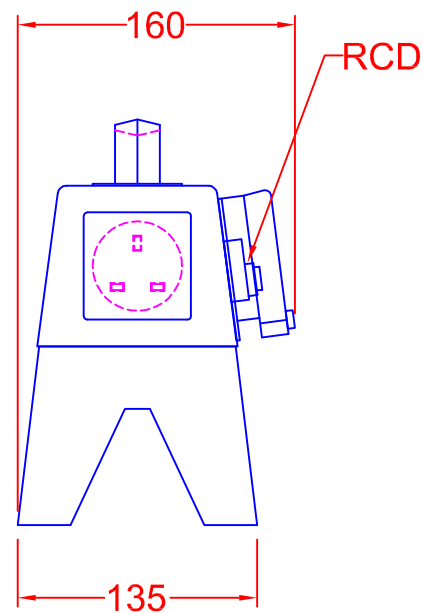

TOLERANCES (UNLESS SPECIFIED)	
0-10mm	±0.2mm
10.1-50mm	±0.5mm
50.1-250mm	±1.0mm
>250mm	±2.0mm

**SPLITTER BOX**  
**VOLTAGE** 230V  
**INPUT PLUG** 13A BS1363  
**OUTPUT SOCKETS** 16A BS1363  
**RATED IP44**  
**RCD** 25A /30mA  
**ENCLOSURE** GRP  
**RATED IP55**  
**COLOUR** BLUE TOP  
 GREY BASE

REV	
4	
3	
2	
1	

**CARROLL & MEYNELL**  
 TRANSFORMERS LIMITED  
 TEL: 01642 617406 FAX: 01642 614178  
 enquiries@carroll-meynell.com

**TITLE**  
 SPLITTER BOX  
 EOU1-ELCB 13  
 ALL DIMENSIONS IN mm

DRAWN	PROJECTION	DATE	SCALE
SH		26/4/8	NTS
DRAW No	REV	PAGE	
6107	0	1/1	