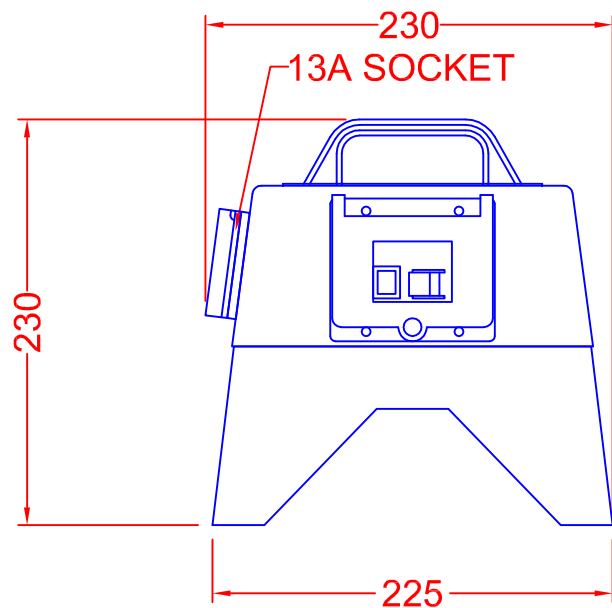

TOLERANCES (UNLESS SPECIFIED)	
0-10mm	±0.2mm
10.1-50mm	±0.5mm
50.1-250mm	±1.0mm
>250mm	±2.0mm

**SPLITTER BOX**  
**VOLTAGE** 230V  
**INPUT PLUG** 13A BS1363  
**OUTPUT SOCKETS** 16A BS1363  
**RATED IP44**  
**RCD** 25A /30mA  
**ENCLOSURE** GRP  
**RATED IP55**  
**COLOUR** BLUE TOP  
 GREY BASE

REV	
4	
3	
2	
1	

**CARROLL & MEYNELL**  
 TRANSFORMERS LIMITED  
 TEL: 01642 617406 FAX: 01642 614178  
 enquiries@carroll-meynell.com

**TITLE**  
 SPLITTER BOX  
 EOU1-ELCB 13  
 ALL DIMENSIONS IN mm

DRAWN	PROJECTION	DATE	SCALE
SH		26/4/8	NTS
DRAW No	REV	PAGE	
6107	0	1/1	