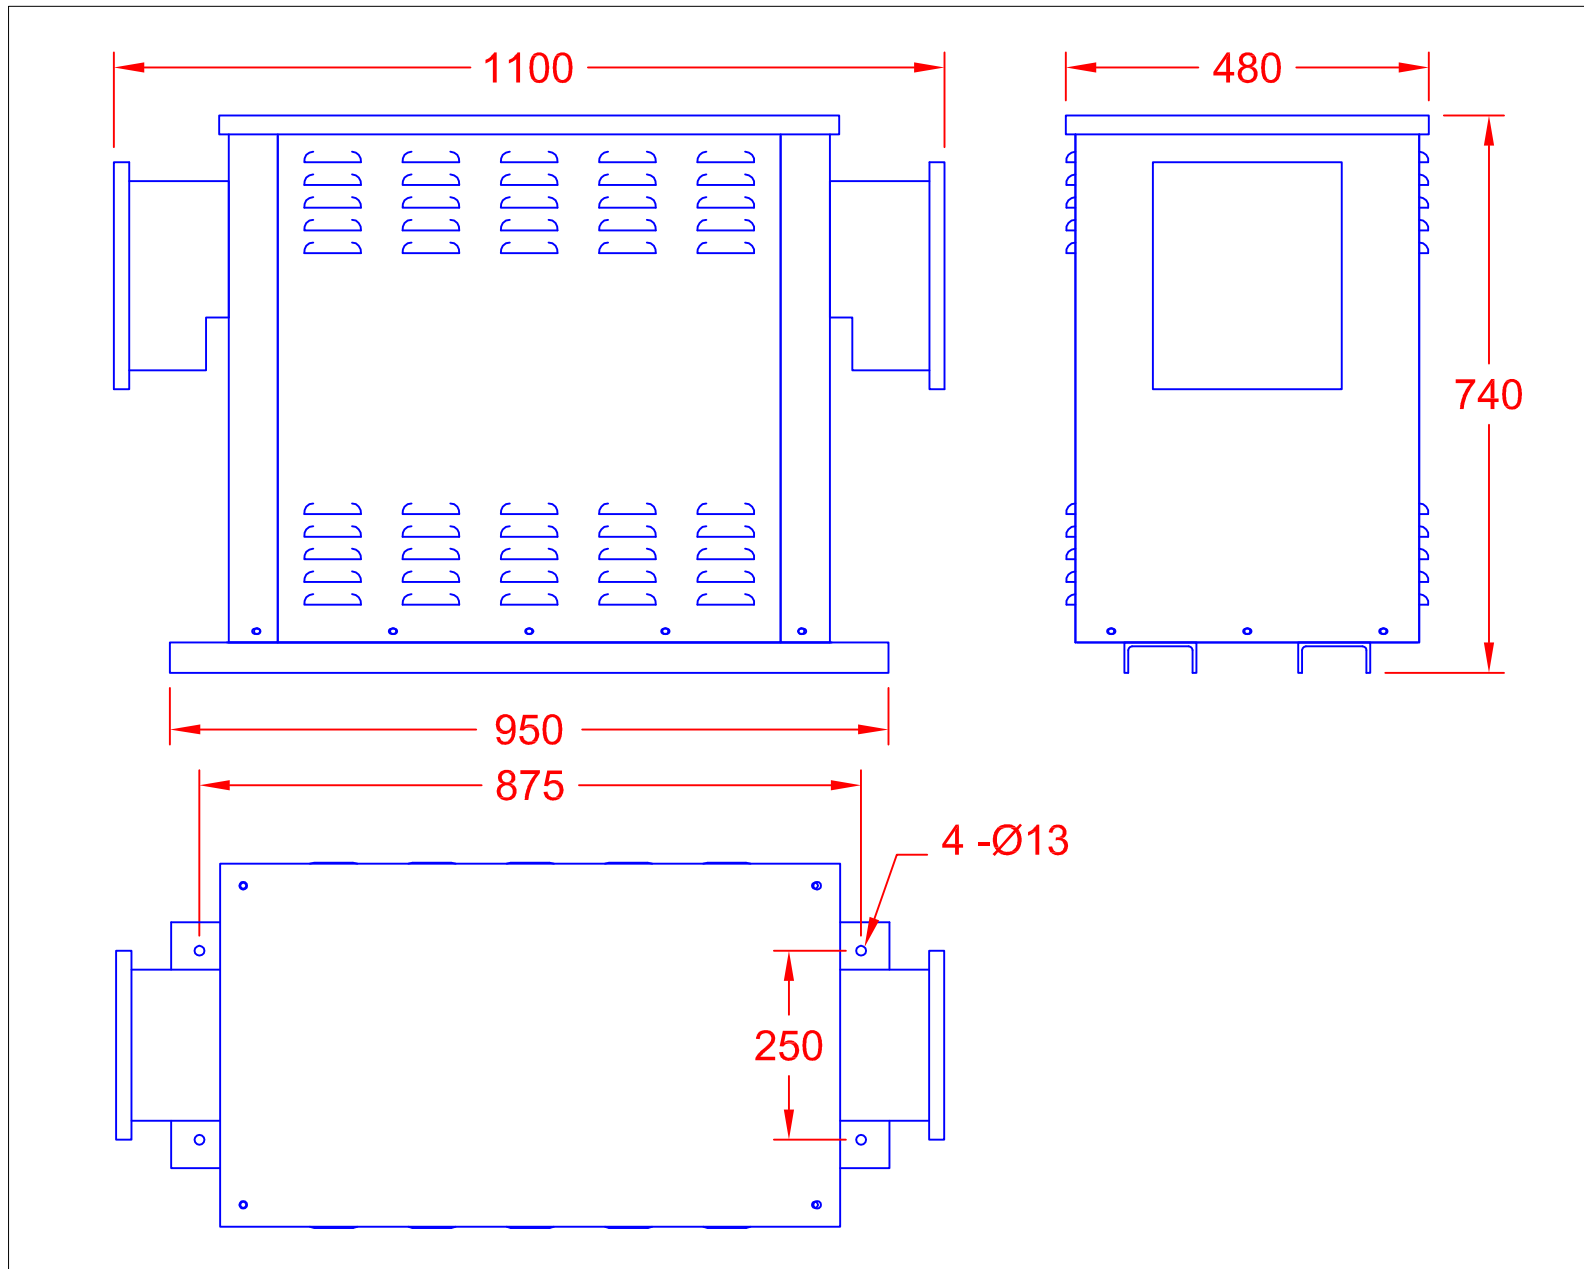

TOLERANCES (UNLESS SPECIFIED)	
0-10mm	±0.2mm
10.1-50mm	±0.5mm
50.1-250mm	±1.0mm
>250mm	±2.0mm

MILD STEEL PAINTED
ENCLOSURE

RATED IP22

COLOUR RAL 7032

CABLE ENTRY BOXES MAY BE
FITTED FOR ENTRY FROM
BELOW OR ABOVE

REV	
4	
3	
2	
1	

CARROLL & MEYNELL
TRANSFORMERS LIMITED
TEL: 01642 617406 FAX: 01642 614178
enquiries@carroll-meynell.com

TITLE ENCLOSURE
FM3 WITH CABLE ENTRY
BOXES
ALL DIMENSIONS IN mm

DRAWN	PROJECTION	DATE	SCALE
SH		26/4/8	NTS
DRAW No	REV	PAGE	
6056	0	1/1	