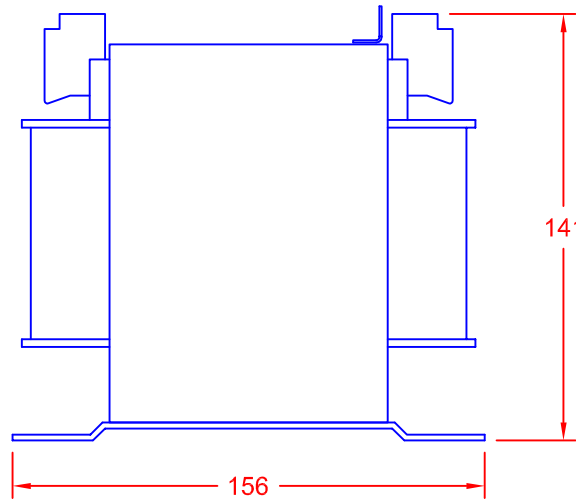

CCM1000 SERIES TRANSFORMERS

INPUT 15-0-15-230-400V

MODEL OUTPUT  
 CCM1000/110 55-0-55V  
 CCM1000/230 230V

RATED 1kVA

REV	4	
	3	
	2	
	1	

**CARROLL & MEYNELL**  
 TRANSFORMERS LIMITED  
 TEL: 01642 617406 FAX: 01642 614178  
 enquiries@carroll-meynell.com

TITLE  
**CCM1000 TRANSFORMERS**  
 ALL DIMENSIONS IN mm

DRAWN SH	PROJECTION 	DATE 6/11/7	SCALE NTS
DRAW No 3957		REV 0	PAGE 1/1