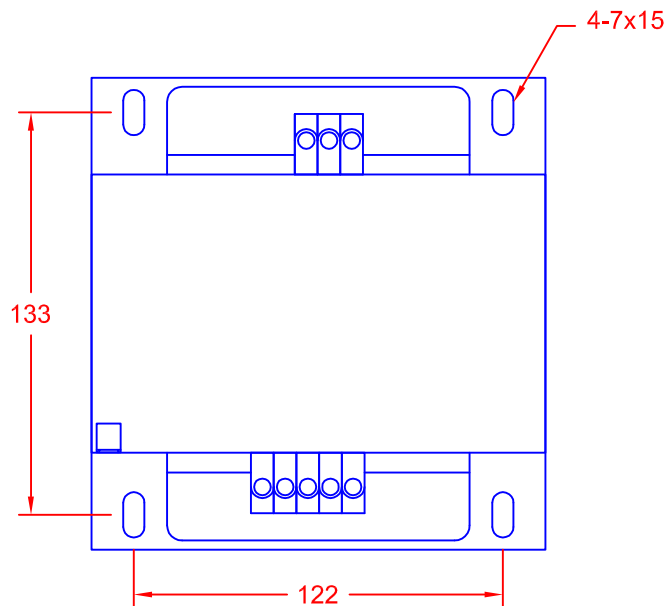

CCM1000 SERIES TRANSFORMERS

INPUT 15-0-15-230-400V

MODEL OUTPUT  
 CCM1000/110 55-0-55V  
 CCM1000/230 230V

RATED 1kVA

REV	4	
	3	
	2	
	1	

**CARROLL & MEYNELL**  
 TRANSFORMERS LIMITED  
 TEL: 01642 617406 FAX: 01642 614178  
 enquiries@carroll-meynell.com

TITLE  
**CCM1000 TRANSFORMERS**  
 ALL DIMENSIONS IN mm

DRAWN SH	PROJECTION 	DATE 6/11/7	SCALE NTS
DRAW No 3957		REV 0	PAGE 1/1