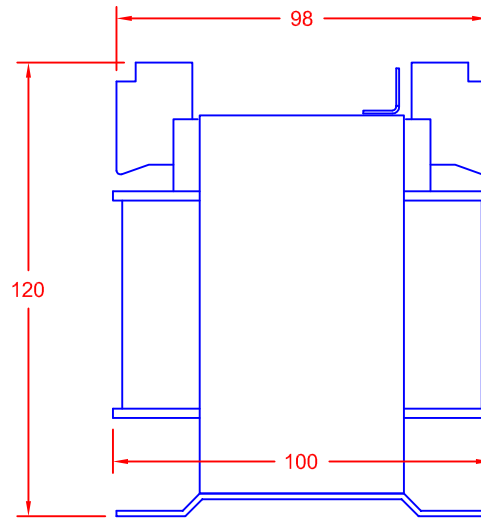

CCM400 SERIES TRANSFORMERS

INPUT 15-0-15-230-400V

MODEL CCM400/24 OUTPUT 12-0-12V

RATED 400VA

REV	4	
	3	
	2	
	1	

**CARROLL & MEYNELL**  
 TRANSFORMERS LIMITED  
 TEL: 01642 617406 FAX: 01642 614178  
 enquiries@carroll-meynell.com

TITLE  
**CCM400 TRANSFORMERS**  
 ALL DIMENSIONS IN mm

DRAWN SH	PROJECTION 	DATE 6/11/7	SCALE NTS
DRAW No 3955		REV 0	PAGE 1/1