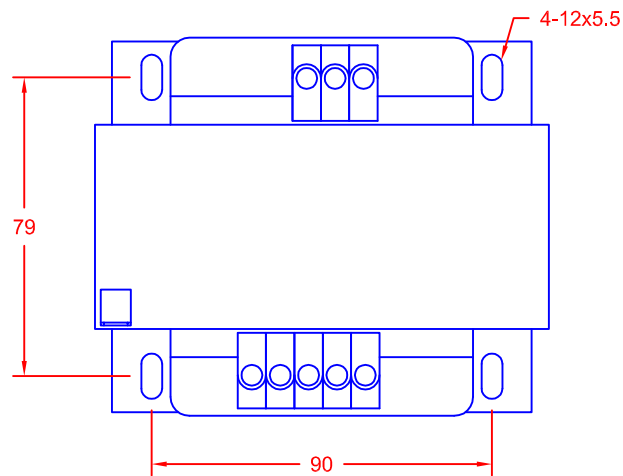

CCM400 SERIES TRANSFORMERS

INPUT 15-0-15-230-400V

MODEL CCM400/24 OUTPUT 12-0-12V

RATED 400VA

REV	4	
	3	
	2	
	1	

CARROLL & MEYNELL
TRANSFORMERS LIMITED
TEL: 01642 617406 FAX: 01642 614178
enquiries@carroll-meynell.com

TITLE
CCM400 TRANSFORMERS
ALL DIMENSIONS IN mm

DRAWN SH	PROJECTION 	DATE 6/11/7	SCALE NTS
DRAW No 3955		REV 0	PAGE 1/1