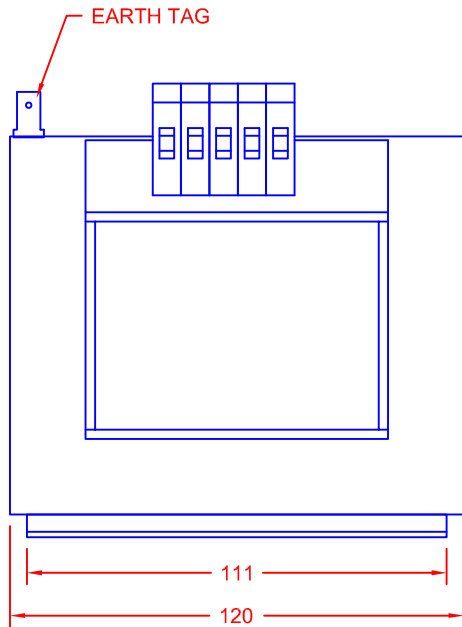

CCM400 SERIES TRANSFORMERS

INPUT 15-0-15-230-400V

MODEL CCM400/24 OUTPUT 12-0-12V

RATED 400VA

REV	4	
	3	
	2	
	1	

CARROLL & MEYNELL
TRANSFORMERS LIMITED
TEL: 01642 617406 FAX: 01642 614178
enquiries@carroll-meynell.com

TITLE
CCM400 TRANSFORMERS
ALL DIMENSIONS IN mm

DRAWN SH	PROJECTION 	DATE 6/11/7	SCALE NTS
DRAW No 3955		REV 0	PAGE 1/1