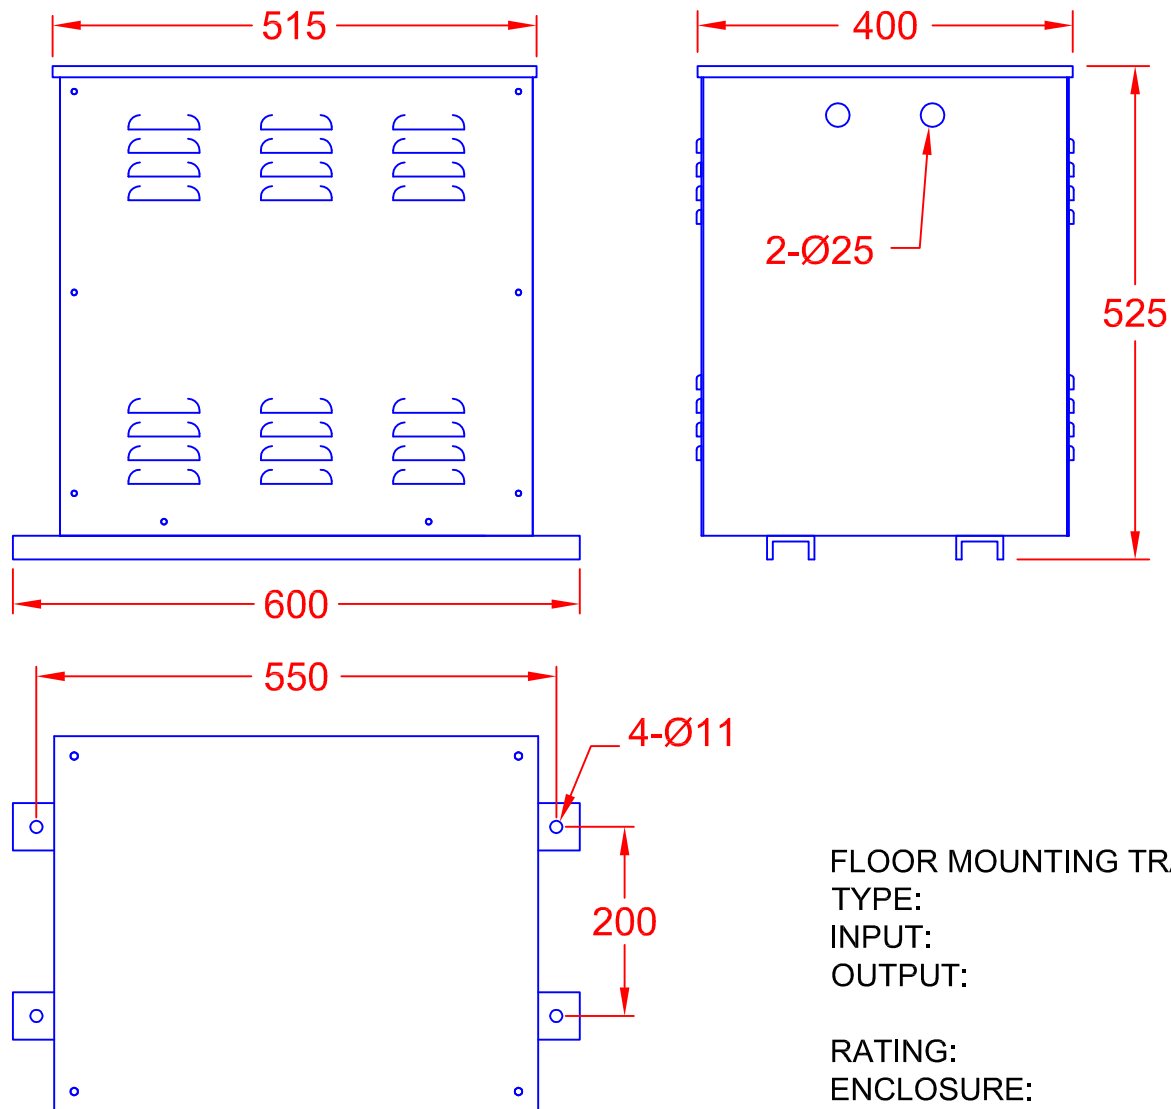

TOLERANCES (UNLESS SPECIFIED)	
0-10mm	±0.2mm
10.1-50mm	±0.5mm
50.1-250mm	±1.0mm
>250mm	±2.0mm

FLOOR MOUNTING TRANSFORMER
TYPE: ISOLATION TRANSFORMER
INPUT: 230V 50Hz
OUTPUT: 55-0-55V
RATING: CENTER TAP EARTHED
ENCLOSURE: 10KVA CONTINUOUS
MILD STEEL
RATED IP22
COLOUR: RAL 7032

REV	
4	
3	
2	
1	

CARROLL & MEYNELL
TRANSFORMERS LIMITED
TEL: 01642 617406 FAX: 01642 614178
enquiries@carroll-meynell.com

TITLE **FLOOR MOUNTING TRANSFORMER**
CM10000/FM0/230
ALL DIMENSIONS IN mm

DRAWN	PROJECTION	DATE	SCALE
GB		26/4/8	NTS
DRAW No	REV	PAGE	
3288	1	1/1	