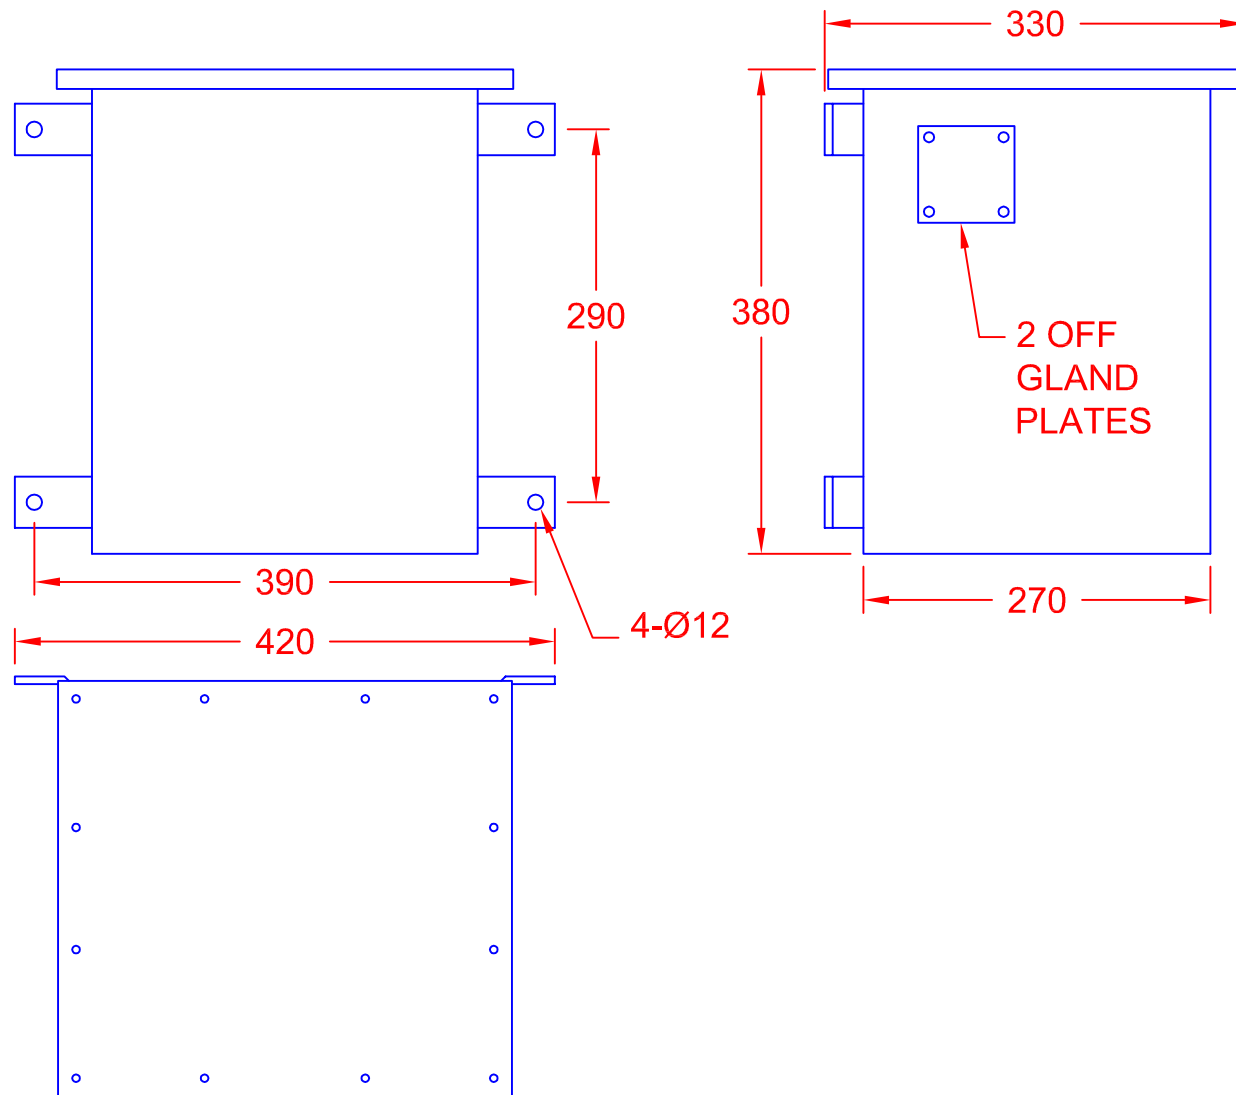

TOLERANCES (UNLESS SPECIFIED)	
0-10mm	±0.2mm
10.1-50mm	±0.5mm
50.1-250mm	±1.0mm
>250mm	±2.0mm

MILD STEEL PAINTED
ENCLOSURE

RATED IP65

FLOOR STANDING WALL
FIXING

COLOUR RAL 7032

REV	
4	
3	
2	
1	

CARROLL & MEYNELL
TRANSFORMERS LIMITED
TEL: 01642 617406 FAX: 01642 614178
enquiries@carroll-meynell.com

TITLE
**ENCLOSURE
IP65-3K**
ALL DIMENSIONS IN mm

DRAWN	PROJECTION	DATE	SCALE
SH		12/5/8	NTS
DRAW No	REV	PAGE	
3235A	0	1/1	